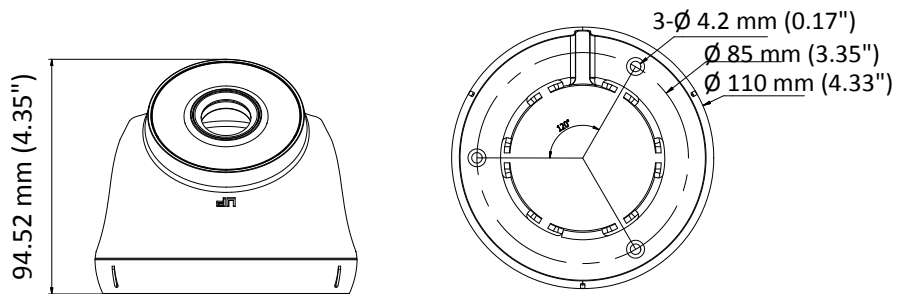

### Key Features

- 2 MP high-performance CMOS
- 1920 × 1080 resolution
- 2.8 mm, 3.6 mm, 6 mm fixed focal lens
- Day/Night switch
- EXIR 2.0, smart IR, up to 40 m IR distance
- Switchable TVI/AHD/CVI/CVBS
- IP66

## Specifications

<b>Camera</b>	
Image Sensor	2 MP CMOS image sensor
Signal System	PAL/NTSC
Effective Pixels	1920 (H) × 1080 (V)
Min. illumination	0.01 Lux@(F1.2, AGC ON), 0 Lux with IR
Shutter Time	1/25 (1/30) s to 1/50,000 s
Lens	2.8 mm, 3.6 mm, 6 mm
Horizontal Field of View	92° (2.8 mm), 70.9° (3.6 mm), 56.7° (6 mm)
Lens Mount	M12
Day & Night	IR cut filter
Angle Adjustment	Pan: 0° to 360°, Tilt: 0° to 180°, Rotation: 0° to 360°
Synchronization	Internal synchronization
Video Frame Rate	1080p@25fps/1080p@30fps
HD Video Output	1 analog HD output
S/N Ratio	> 62dB
<b>General</b>	
Operating Conditions	-40 °C to 60 °C (-40 °F to 140 °F), Humidity: 90% or less (non-condensation)
Power Supply	12 VDC ±15%
Power Consumption	Max. 4 W
Protection Level	IP66
Material	Plastic
IR Range	Up to 40 m
Dimensions	∅ 110 mm × 94.52 mm (∅ 4.33" × 4.35")
Weight	240 g (0.53 lb.)

## Dimension