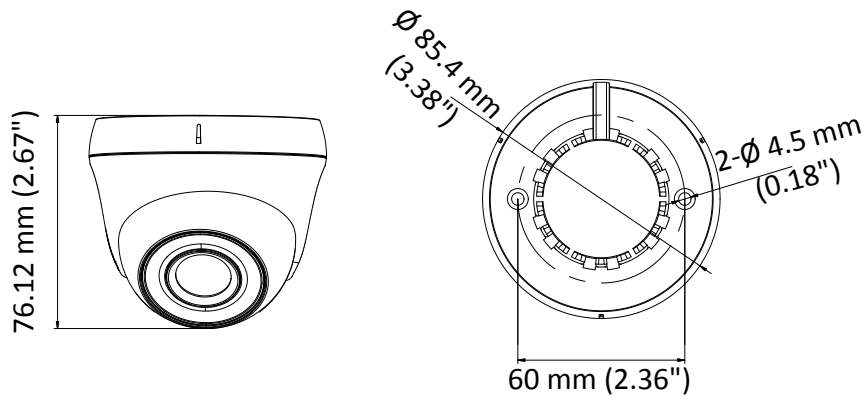

Order Model

THC-T120

Dimension

Accessories