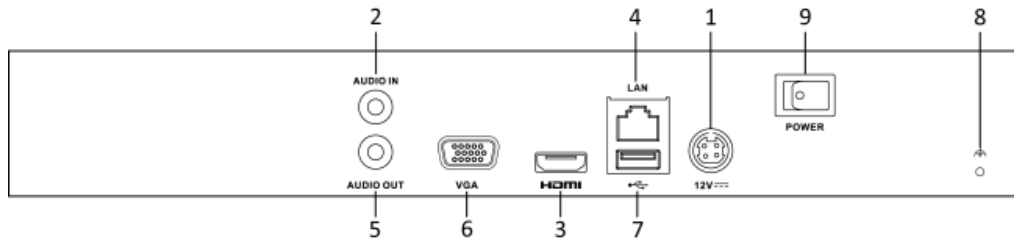

Physical Interfaces

Index	Description	Index	Description
1	Power Supply	6	VGA Interface
2	Audio In	7	USB Interface
3	HDMI Interface	8	Ground
4	LAN Network Interface	9	Power Switch
5	Audio Out