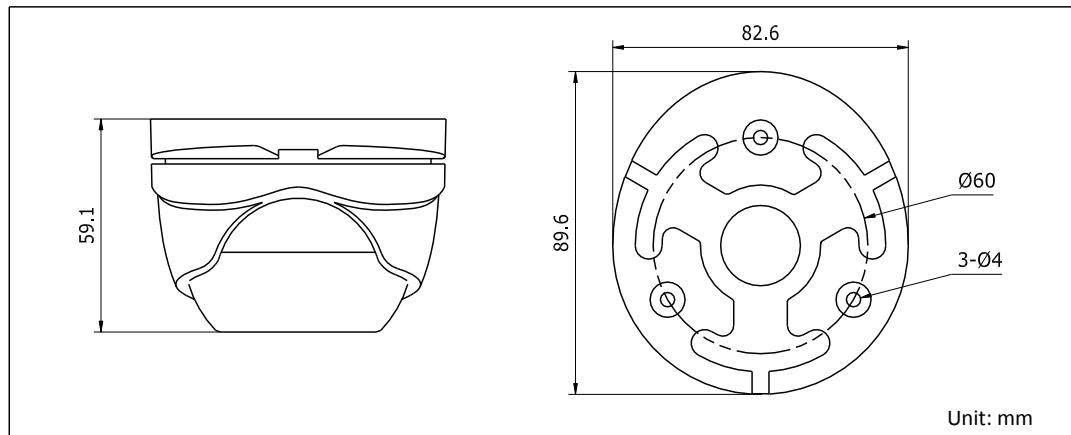

### Key Features

- 2 megapixel high-performance CMOS
- Analog HD output, up to 1080p resolution
- True Day/Night, Smart IR
- Up to 20 m IR distance
- IP66 weatherproof

## Specifications

<b>Camera</b>	
Image Sensor	2MP CMOS Image Sensor
Signal System	PAL/NTSC
Frame Rate	PAL: 1080p@25fps NTSC: 1080p@30fps
Resolution	1920 (H) × 1080 (V)
Min. illumination	0.01 Lux @(F1.2, AGC ON), 0 Lux with IR
Shutter Time	1/25(1/30)s to 1/50,000s
Lens	2.8 mm, 3.6 mm, 6 mm fixed lens
Horizontal Field of View	103 ° (2.8 mm), 82.2 ° (3.6 mm), 54 ° (6 mm)
Lens Mount	M12
Day & Night	IR cut filter
Angle Adjustment	Pan: 0 to 360°, Tilt: 0 to 75°, Rotation: 0 to 360°
Synchronization	Internal synchronization
<b>Menu</b>	
AGC	Low/middle/high
Day/Night Mode	Smart/color/BW(Black and White)
Backlight Compensation	Yes
DWDR	Yes
Language	English, Chinese
Functions	Brightness, Sharpness, DNR, Mirror
<b>Interface</b>	
Video Output	1 HD analog output
<b>General</b>	
Operating Conditions	-40 °C to 60 °C (-40 °F to 140 °F), Humidity 90% or less (non-condensing)
Power Supply	12 VDC ±15%
Power Consumption	Max. 4W
Ingress Protection	IP66
Material	Metal
IR Range	Up to 20 m
Dimension	89.6 mm × 59.1 mm (3.53" × 2.33")
Weight	Approx. 340 g (0.75 lb.)

## Dimensions