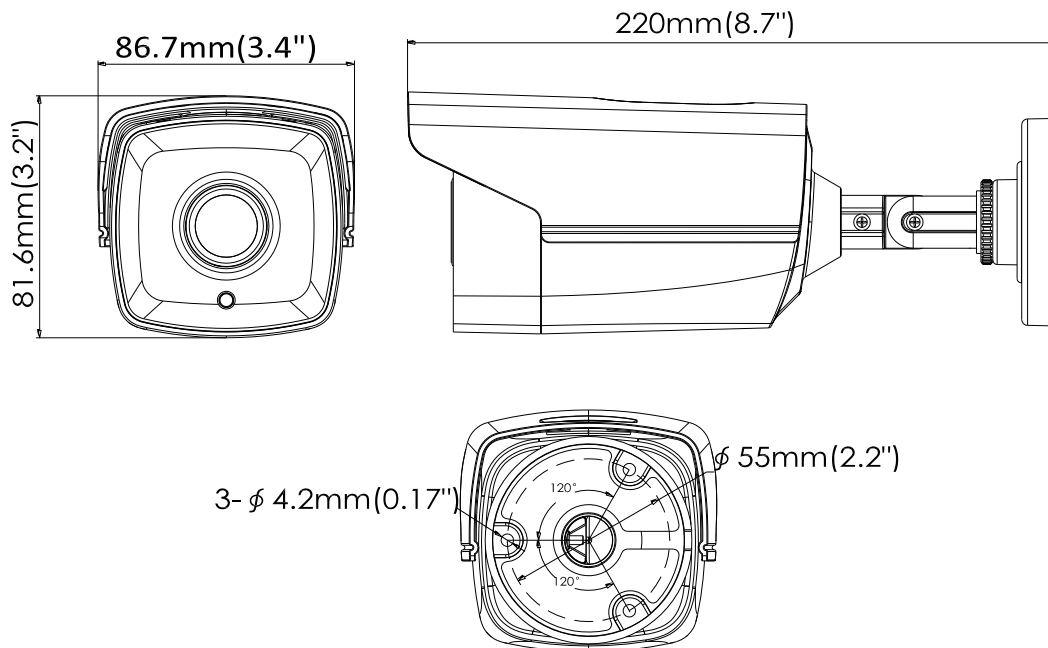

DS-2CE16D0T-IT3 HD1080p Bullet Camera

Key Features

- 2 megapixel high-performance CMOS
- Analog HD output, up to 1080p resolution
- True Day/Night
- EXIR2.0, smart IR, up to 40m IR distance
- IP66 weatherproof

Specifications

Camera	
Image Sensor	2MP CMOS Image Sensor
Signal System	PAL/NTSC
Frame Rate	PAL: 1080p@25fps NTSC: 1080p@30fps
Resolution	1920 (H) × 1080 (V)
Min. illumination	0.01 Lux @(F1.2, AGC ON), 0 Lux with IR
Shutter Time	1/25(1/30)s to 1/50,000s
Lens	2.8 mm, 3.6 mm, 6 mm, 8 mm, 12 mm fixed lens
Horizontal Field of View	103 ° (2.8 mm), 82.2 ° (3.6 mm), 54 ° (6 mm), 37.7 ° (8 mm), 24.2 ° (12 mm)
Lens Mount	M12
Day & Night	IR cut filter
Angle Adjustment	Pan: 0 to 360°, Tilt: 0 to 180°, Rotation: 0 to 360°
Synchronization	Internal synchronization
Menu	
AGC	Low/middle/high
Day/Night Mode	Smart/color/BW(Black and White)
Backlight Compensation	Yes
DWDR	Yes
Language	English, Chinese
Functions	Brightness, Sharpness, DNR, Mirror
Interface	
Video Output	1 HD analog output
General	
Operating Conditions	-40 °C to 60 °C (-40 °F to 140 °F), Humidity 90% or less (non-condensing)
Power Supply	12 VDC ±15%
Power Consumption	Max. 4 W
Ingress Protection	IP66
Material	Front cover: Metal Main body: Plastic Bracket: Metal
IR Range	Up to 40 m
Dimensions	86.22 mm × 82.05 mm × 220.13 mm(3.39" × 3.23" × 8.67")
Weight	Approx. 430 g (0.95 lb.)

Order Models

DS-2CE16D0T-IT3

Dimensions

Accessories

DS-1280ZI-XS
Junction box

DS-1H18
Video Balun

Distributed by

Headquarters
No.555 Qianmo Road, Binjiang District,
Hangzhou 310051, China
T +86-571-8807-5998
overseasbusiness@hikvision.com