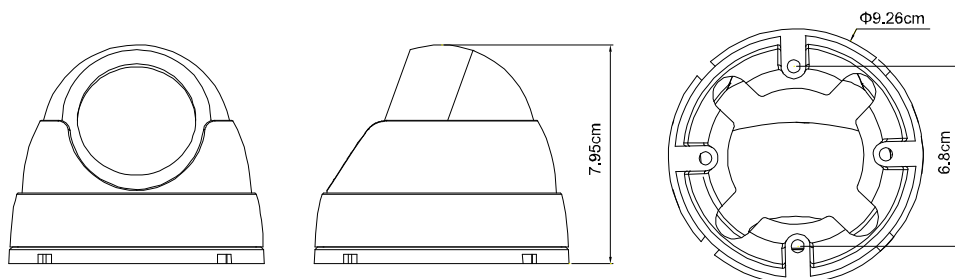

AVT401A

HD CCTV 1080P IR Dome Camera

● FEATURES

- (1) 1/2.7" CMOS Sensor
- (2) 1080P video output
- (3) Low light sensitivity of 0.1 Lux / F1.8, 0Lux (IR LED ON)
- (4) Day and night 24-hour surveillance with IR effective distance up to 15 meters
- (5) IP66 for weather-proof application

● DIMENSIONS*

*Dimensional Tolerance: ± 5mm

● SPECIFICATIONS*

MODEL	AVT401A
Pick-up Element	1/ 2.7" CMOS image sensor
Number of Pixels	1930(H) x 1088(V)
Video Frame Rate	1080P@30fps / 1080P@25fps
Min. Illumination	0.1 Lux / F1.8, 0 Lux (IR LED ON)
S/N Ratio	More than 48dB (AGC OFF)
Shutter Speed	1/30 (1/25) sec ~ 1/720000 (1/600000) sec
Lens	f3.6mm / F1.8
Lens Angle	96° (Horizontal) / 50° (Vertical) / 116° (Diagonal)
IR LED	12 units
IR Effective Distance	Up to 15 meters
IR Shift	YES
Day & Night Mode	YES
IRIS Mode	AES
White Balance	AUTO / USER / PUSH / 8000K / 6000K / 4200K / 3200K
AGC	Adjustable
Sharpness	Adjustable
Flickerless	50HZ / 60HZ / OFF
BLC	Adjustable
IP Rating	IP66
Operating Temperature	-20°C ~ 40°C
Power Source (±10%)	DC12V / 0.5A
Current Consumption (±10%)	200mA