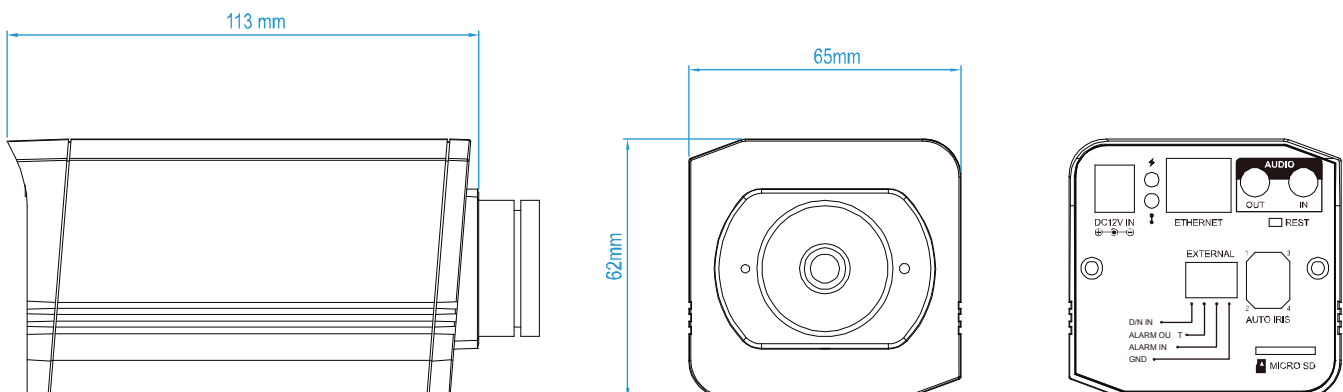

SPECIFICATIONS

■ Network	
Network Compression	H.264 / MJPEG
Multiple Video Streaming (Encode Modes, IPS, Resolution)	YES
LAN Port	YES
LAN Speed	10/100 Based-T Ethernet
Supported Protocols	DDNS, PPPoE, DHCP, NTP, SNTP, TCP/IP, ICMP, SMTP, FTP, HTTP, RTP, RTSP, RTCP, IPv4, Bonjour, UPnP, DNS, UDP, IGMP, QoS
ONVIF Compatible	YES
Frame Rate	WDR 30 / 25 fps
Number of Online Users	10
Security	(1) Multiple user access levels with password (2) IP address filtering (3) Digest authentication
Remote Access	(1) Internet Explorer on Windows operating system (2) EagleEyes on iPhone, iPad & Android mobile devices
■ Camera	
Image Sensor	1/ 2.9" H.R. image sensor
Video Resolution	1920 x 1080; 720 x 480; 352 x 240
Min Illumination	0.1 Lux / F1.5

SPECIFICATIONS (CONTINUED)

■ Camera	
Shutter Speed	1 / 60 (1/50) to 1 / 100,000 sec.
S/N Ratio	More than 48dB (AGC off)
Lens Mount	C/CS Mount (MBLF >= 3.57mm)
Viewing Angle	73.2°(Horizontal) / 47.4°(Vertical) / 85.4°(Diagonal) (Base on f3.8mm fixed Lens)
IR Shift	YES
White Balance	ATW
AGC	Auto
IRIS Mode	AES / DC Iris
WDR	YES
POE	YES (IEEE 802.3af)
Micro SD Card Slot	YES
External Alarm I/O	YES
Microphone	YES
Line in / out	YES
Power Source (±10%)	12V / 1A
Operating Temperature	0°C~40°C
■ Others	
Mobile Surveillance	iPad / iPhone / Android mobile device
Motion Detection	YES
Event Notification	FTP / Email / SMS
RTC (real-time clock)	YES
Digital Pan / Tilt / Zoom	YES
Minimum Web Browsing Requirements	<ul style="list-style-type: none"> • Intel core i3 or higher, or equivalent AMD • 2GB RAM • AGP graphics card, Direct Draw, 32MB RAM • Windows 7, Vista & XP, DirectX 9.0 or later • Internet Explorer 7.x or later

*The specifications are subject to change without notice.

DIMENSIONS**

** Dimensional tolerance: (± 5mm)