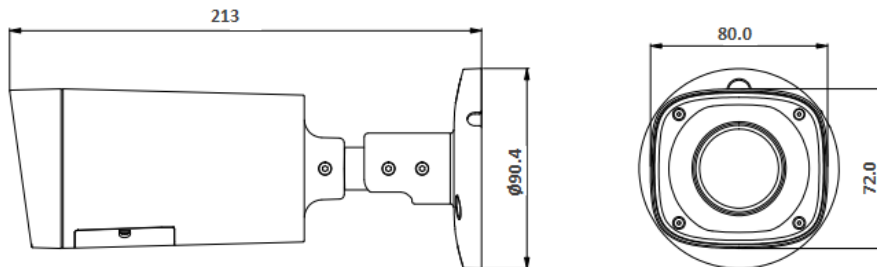

Appearance

Important

- Safety Precaution: Carefully read the operating instruction manual before using this product.

- All pictures are simulated.
- Weights and dimensions are approximate.
- Specifications are subject to change without notice.
- These products may be subject to export control regulations.

DISTRIBUTED BY: