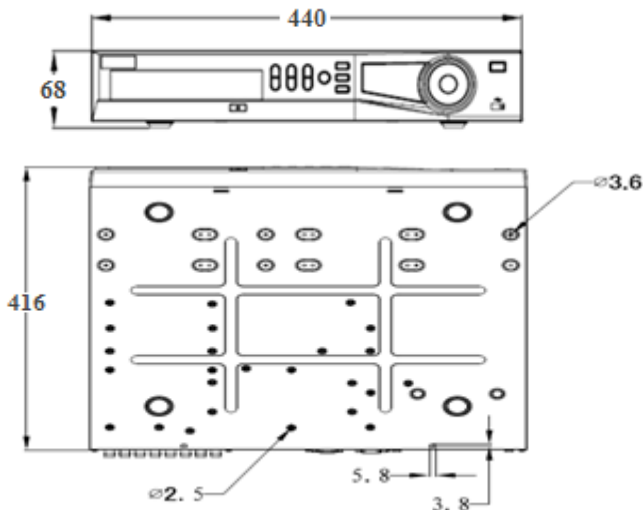

Appearance

Important

- Safety Precaution: Carefully read the operating instruction manual before using this product.

- All pictures are simulated.
- Weights and dimensions are approximate.
- Specifications are subject to change without notice.
- These products may be subject to export control regulations.

DISTRIBUTED BY: