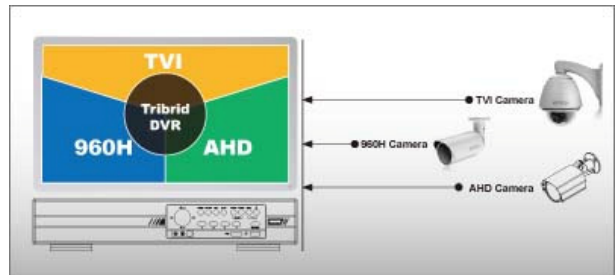

AVZ203

TRIBRID 4CH HD CCTV DVR

FEATURES

Free P2P Cloud EaZy Networking*

- ❖ Cloud EaZy Networking available to connect this device to Internet automatically in three steps with our free mobile app, EagleEyes.
- ❖ The “Buddy” feature to share the device access permission to other people.
- ❖ Device login / out notifications reported.

Tribrid Video Input

- ❖ Supports AHD / TVI / 960H video input.

Intelligent Video Analysis

- ❖ The Smart TVI DVR supports IVS (Intelligent Video System) to set a virtual detection line for people counting, virtual fence, and one-way pass. It's the advanced usage for motion detection to not only record but also summarize the detection data for further analysis.